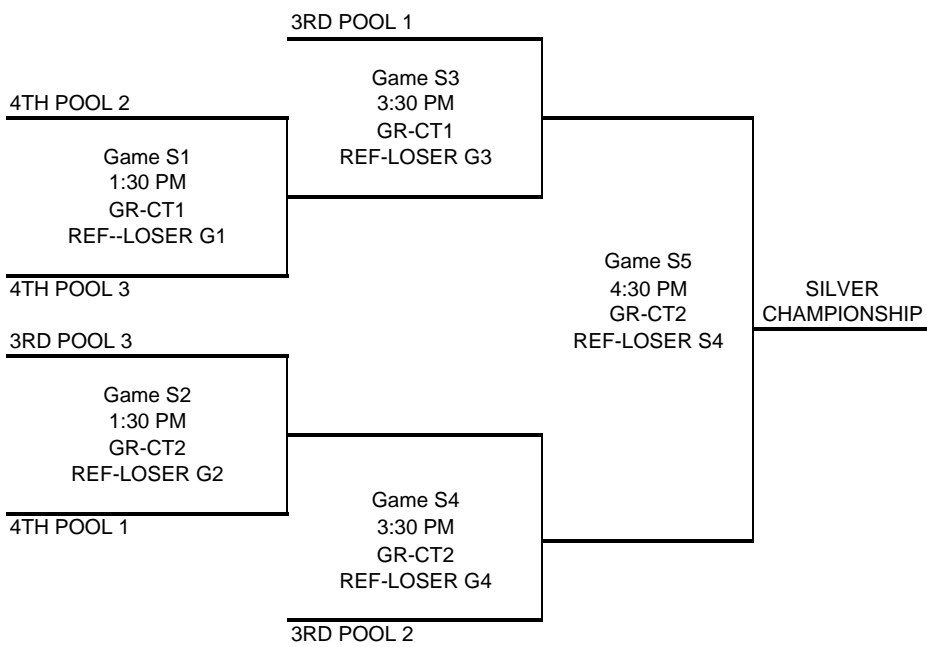

Silver

TEAMS REF BEFORE THEY PLAY