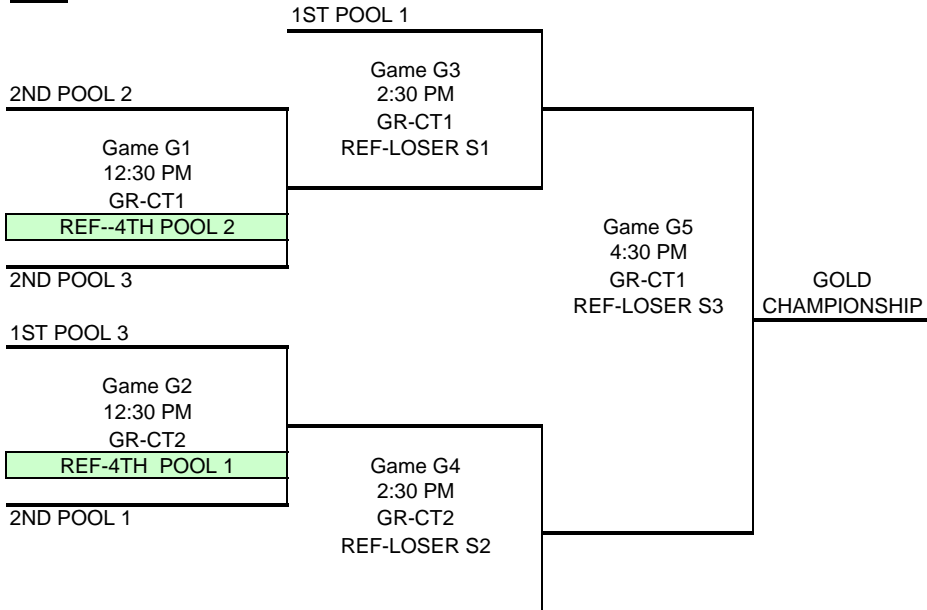

2009 Westwood Woodstock Tournament

Freshman B Division

ALL GAMES ARE AT GRISHAM MIDDLE SCHOOL

Best 2 out of 3 games to 25 pts (Cap at 30pts)

Gold