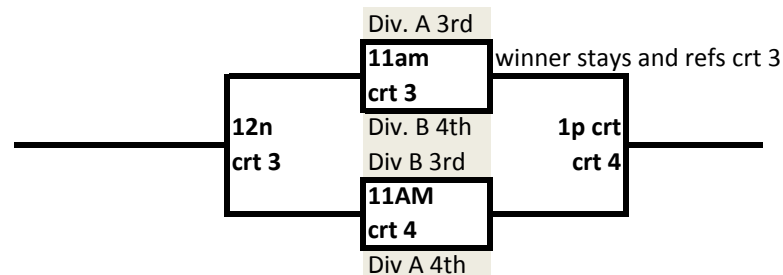

All play is 2 out 3 with 27 point cap

Home team listed first is the official book.

All Ref duties include 2 linesmen, scoreboard keeper, libero tracker

Matches may start early.

Gold Division

Silver Division