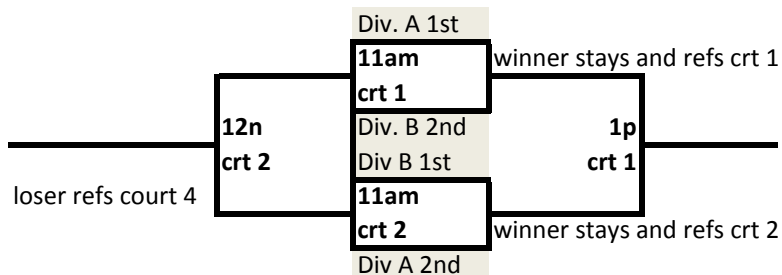

All play is 2 out 3 with 27 point cap

Home team listed first is the official book.

All Ref duties include 2 linesmen, scoreboard keeper, libero tracker

Matches may start early.

Gold Division

Silver Division