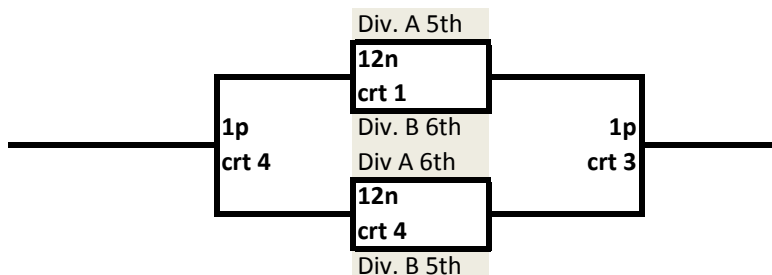

Bronze Division- all teams will have ref duties

ref duties will be loser of previous match with the following exceptions

- Div A 5th refs 11am crt 1
- Div B 5th refs 11am crt 2
- Div A 6th refs 11am crt 3
- Div. A 6th refs 11am crt 4

Others noted on bracket