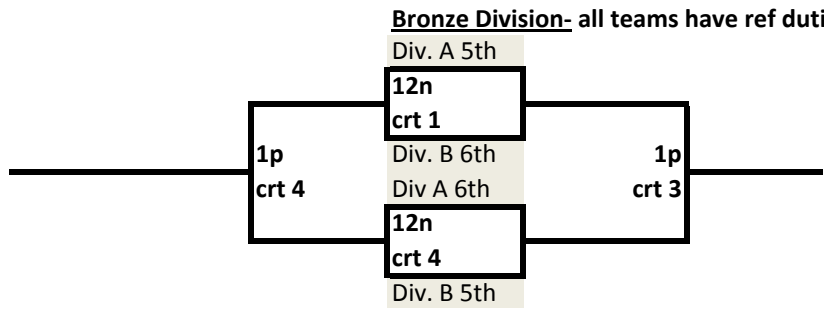

All play is 2 out 3 with 27 point cap

Home team listed first is the official book.

All Ref duties include 2 linesmen, scoreboard keeper, libero tracker

Matches may start early.

ref duties will be loser of previous match with the following exceptions