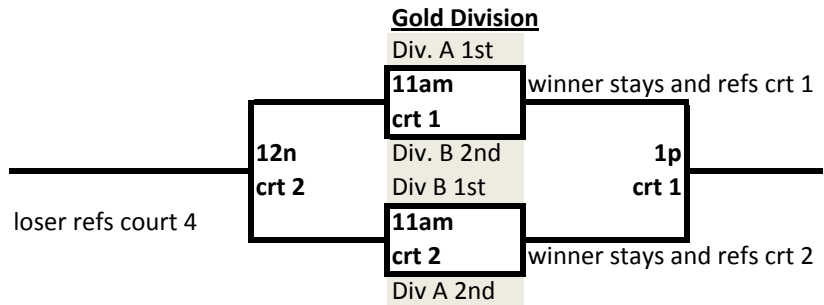

All play is 2 out 3 with 27 point cap

Home team listed first is the official book.

All Ref duties include 2 linesmen, scoreboard keeper, libero tracker

Matches may start early.

ref duties will be loser of previous match with the following exceptions