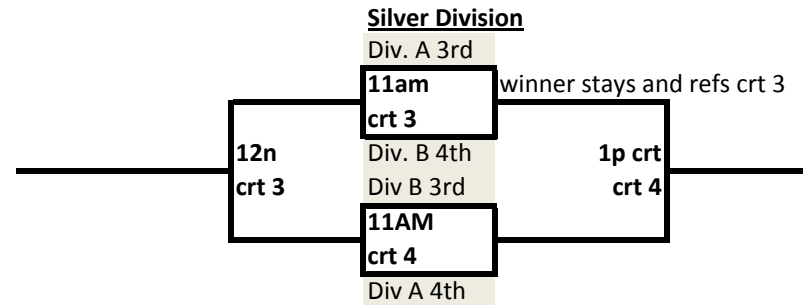

All play is 2 out 3 with 27 point cap

Home team listed first is the official book.

All Ref duties include 2 linesmen, scoreboard keeper, libero tracker

Matches may start early.

ref duties will be loser of previous match with the following exceptions